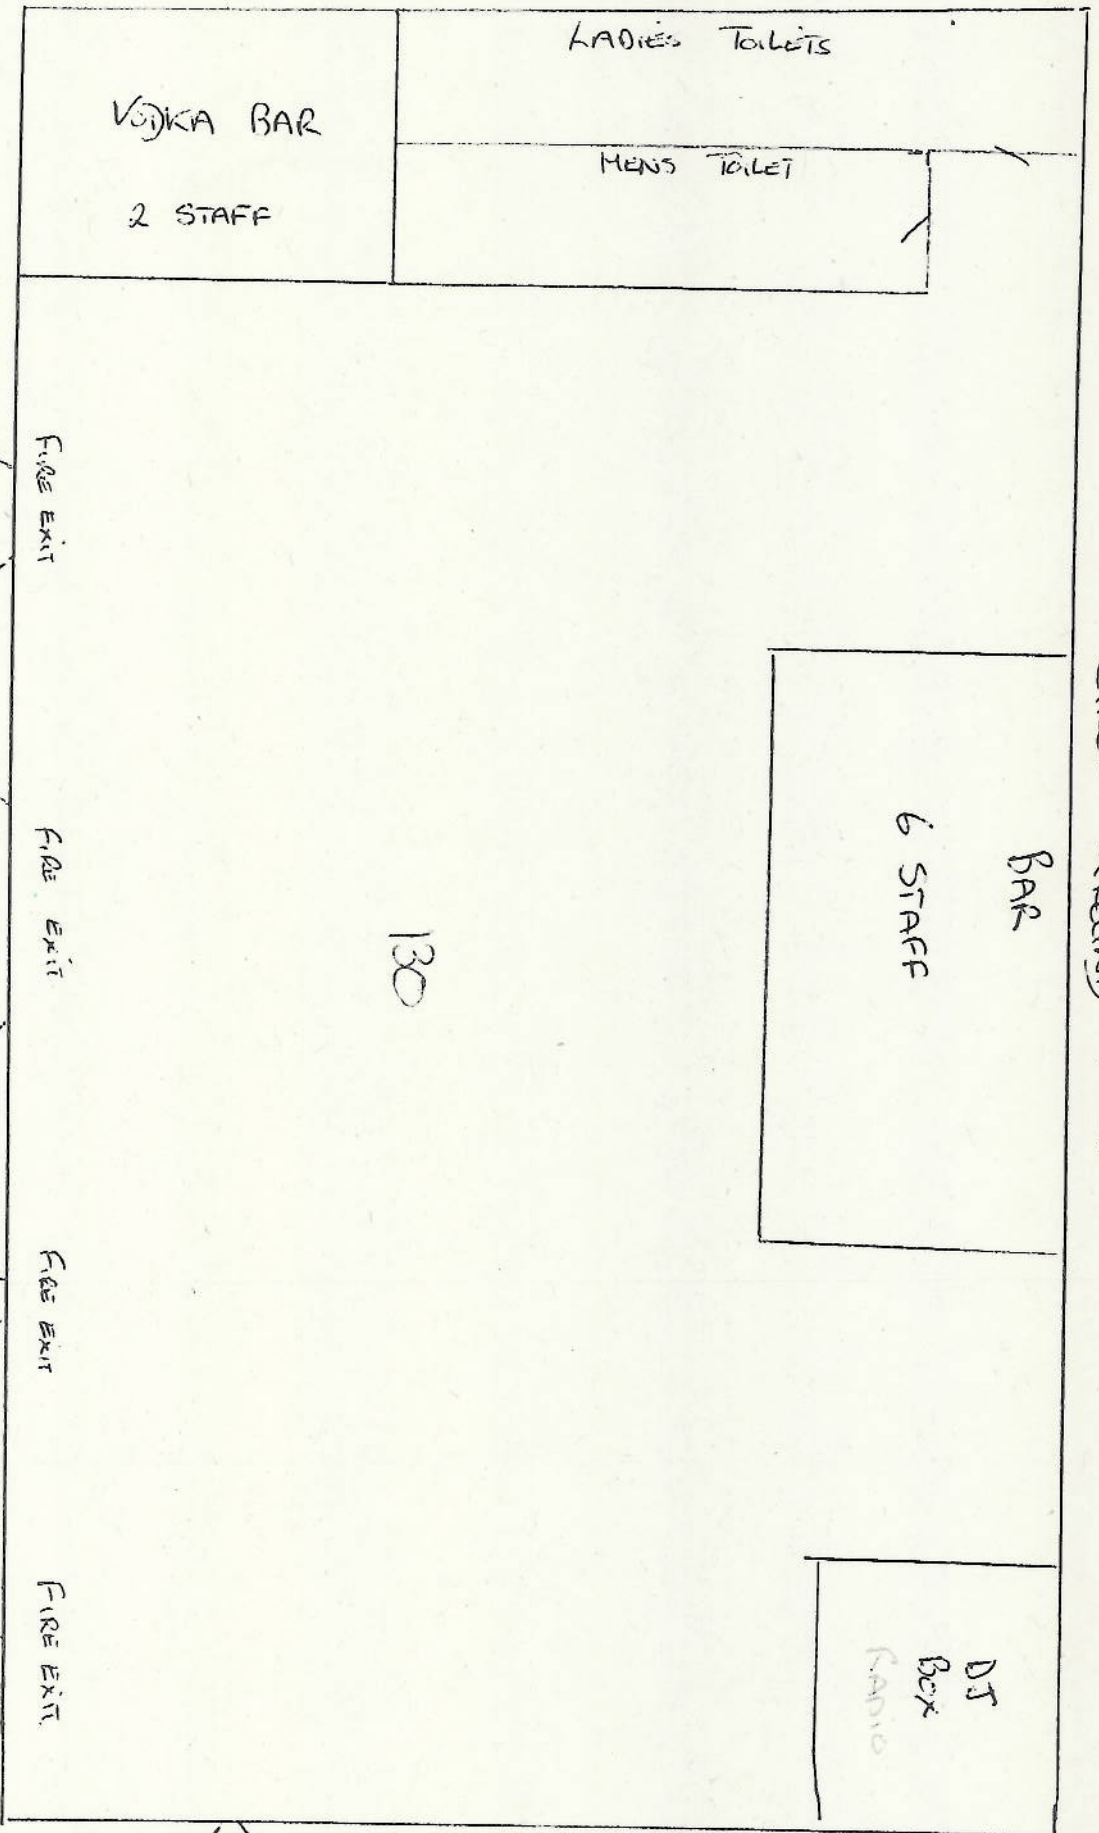

LIGHT = DJ Box

Deckman
STATIC
KADIO + CELLS

STAIRS TO STUDIO 79

TOILET

URINALS

STORE

CIRROS (GROUND) FLOOR

LADIES TOILETS